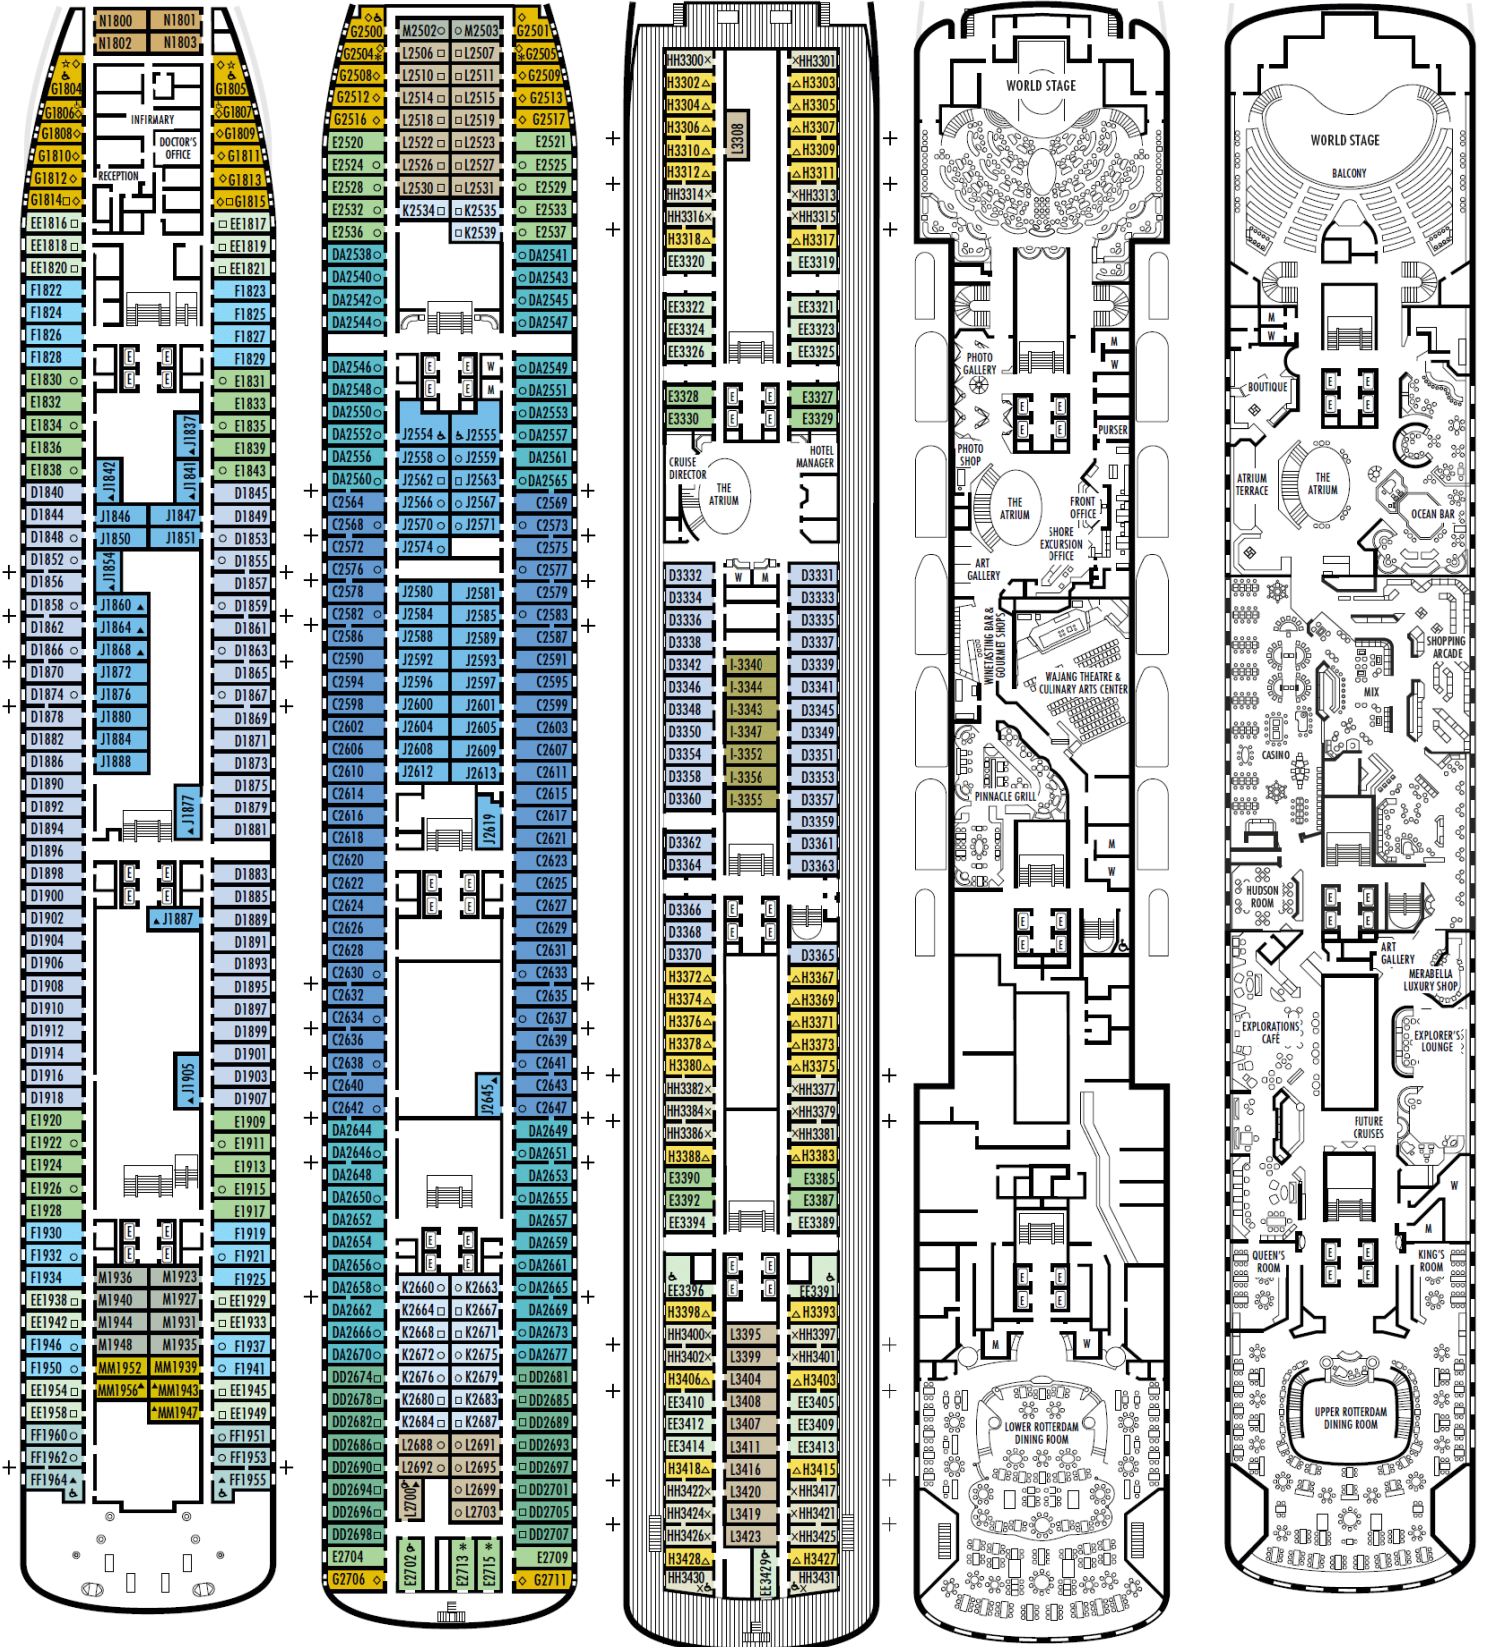

Dolphin Main Lower Promenade Promenade Upper Promenade

Verandah

Navigation

Lido

Sports

Sky