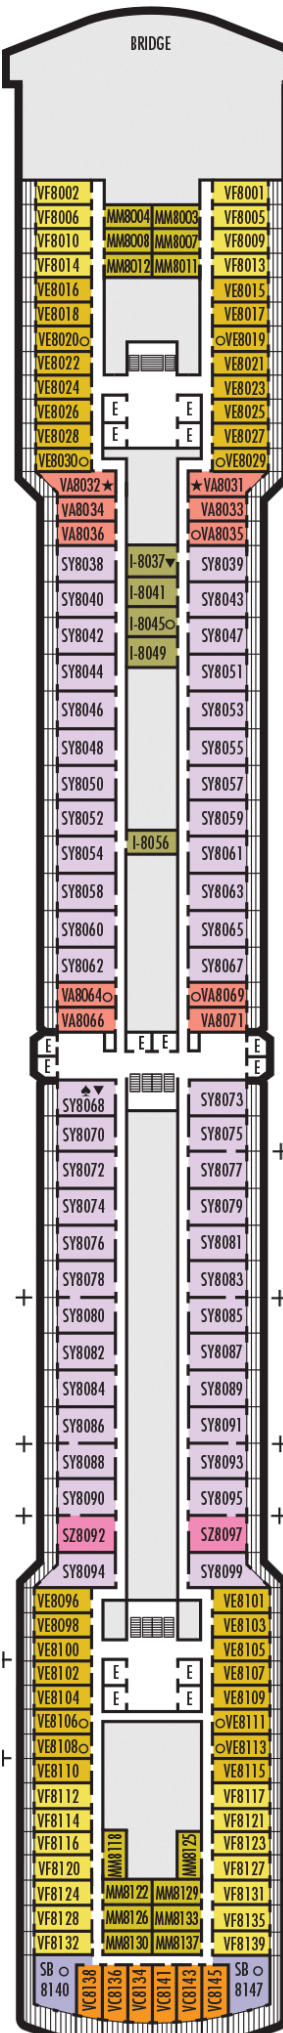

Upper Verandah

Rotterdam

Navigation

Lido

Observation

Sports