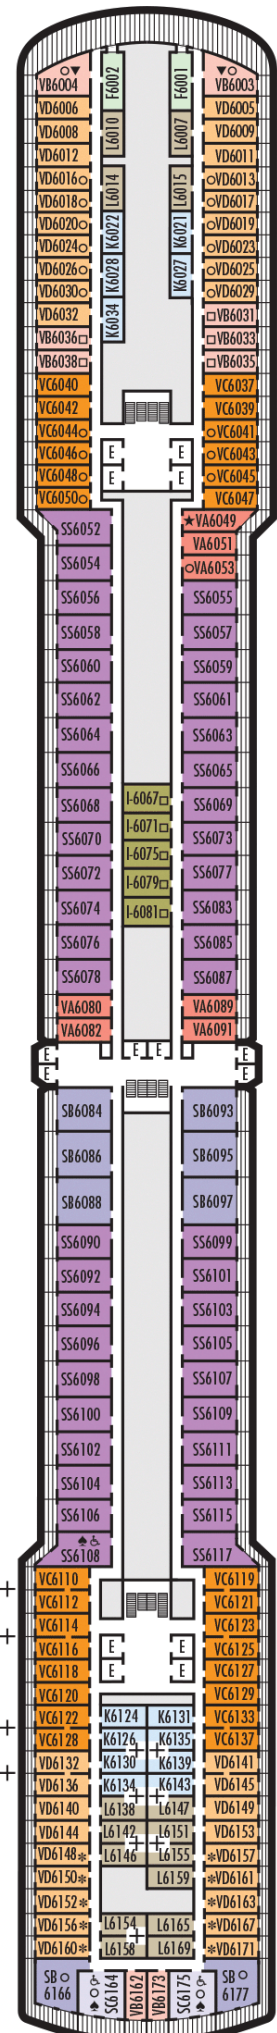

Upper Verandah

Rotterdam

Navigation

Lido

Observation

Sports