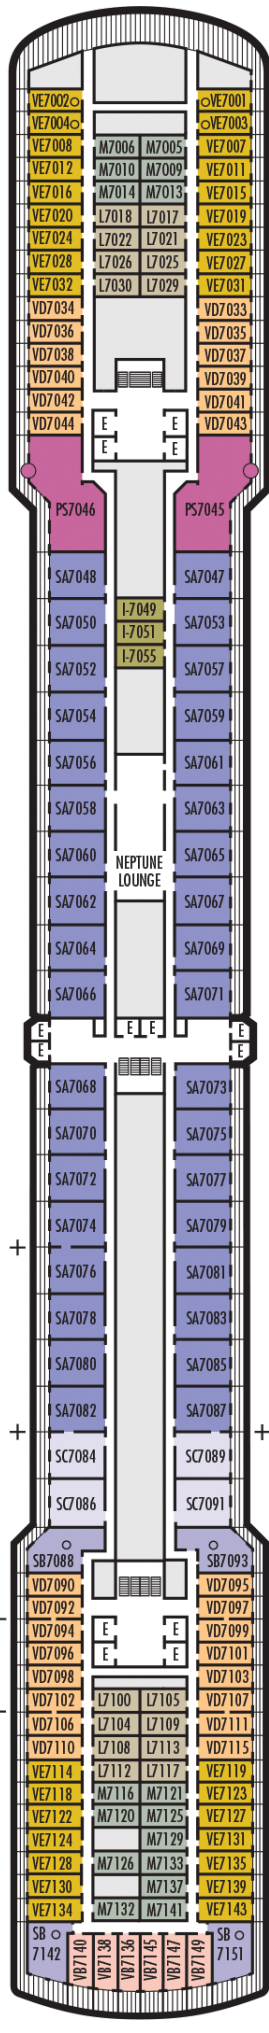

Upper Verandah

Rotterdam

Navigation

Lido

Observation

Sports