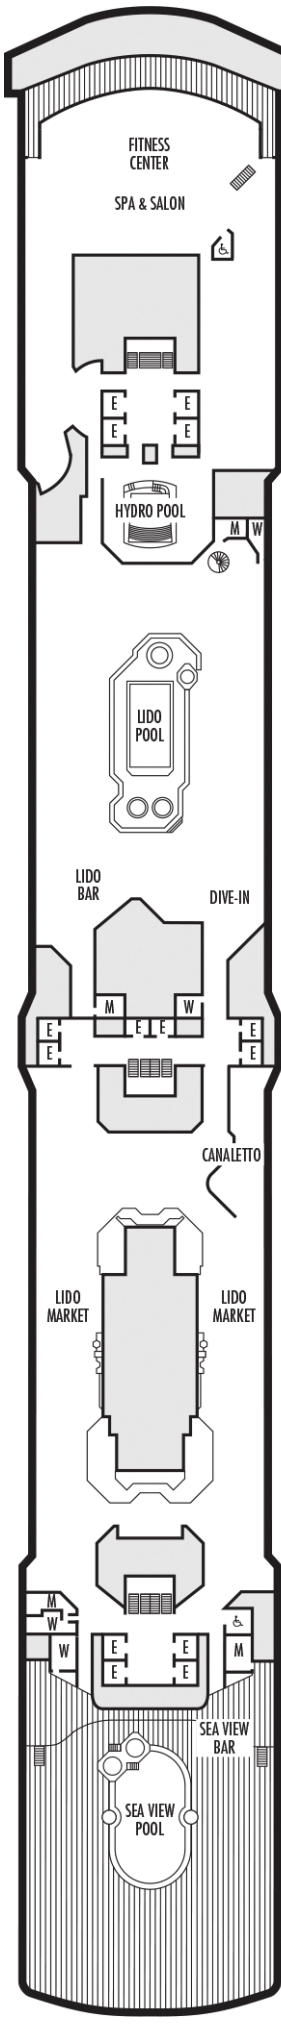

Upper Verandah

Rotterdam

Navigation

Lido

Observation

Sports