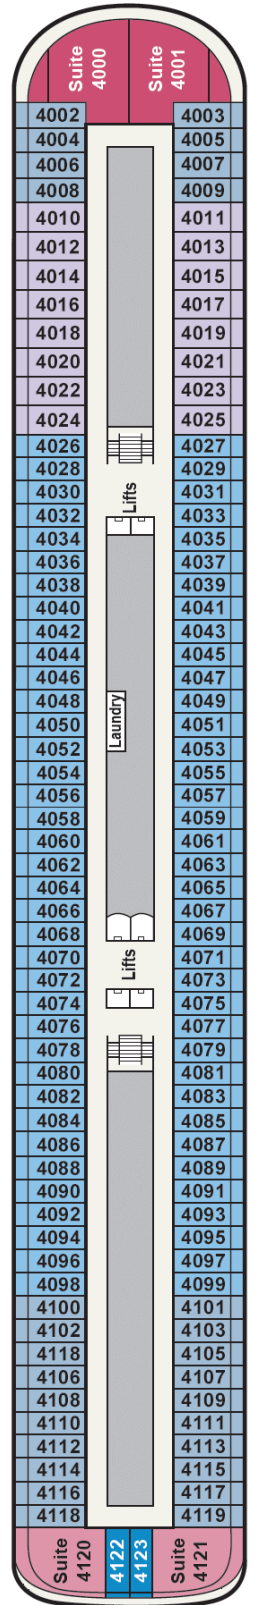

Deck E

Deck 1

Deck 2

Deck 3

Deck 4

360° Promenade 4 laps=1 mile

Deck 5

Deck 6

Deck 7

Deck 8

Deck 9