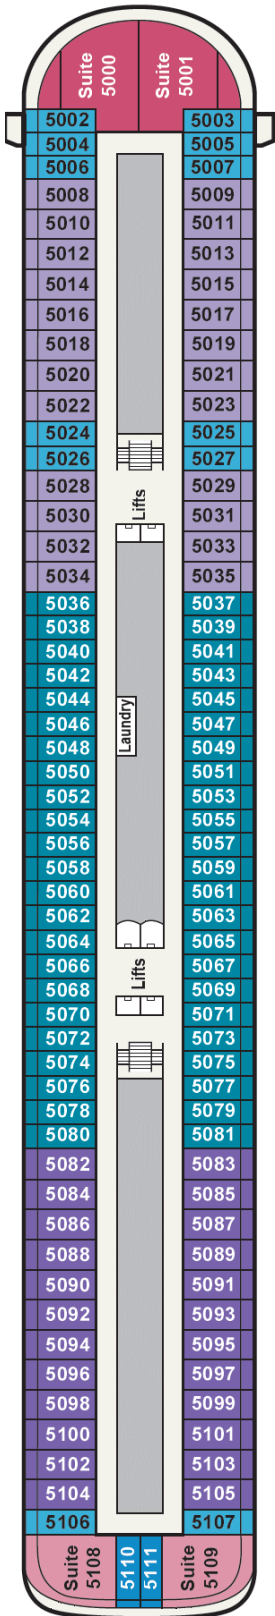

Deck E

Deck 1

Deck 2

Deck 3

Deck 4

360° Promenade 4 laps=1 mile

Deck 5

Deck 6

Deck 7

Deck 8

Deck 9