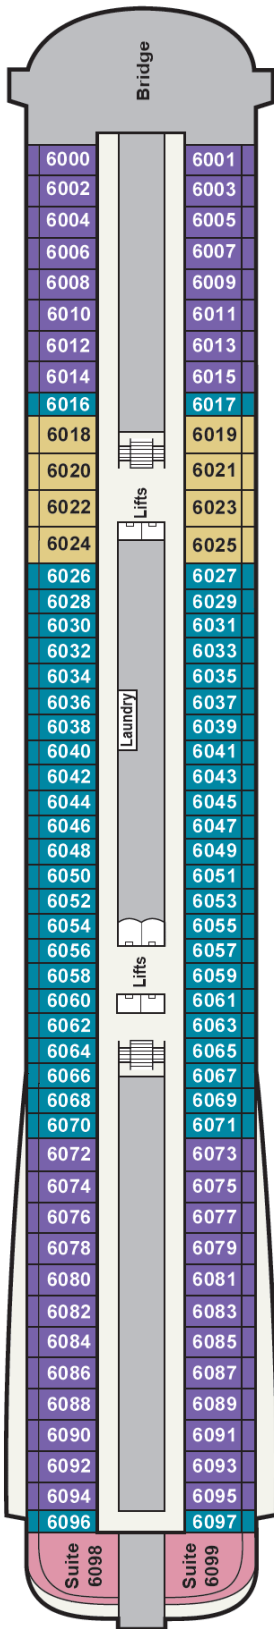

Deck E

Deck 1

Deck 2

Deck 3

Deck 4

360° Promenade 4 laps=1 mile

Deck 5

Deck 6

Deck 7

Deck 8

Deck 9