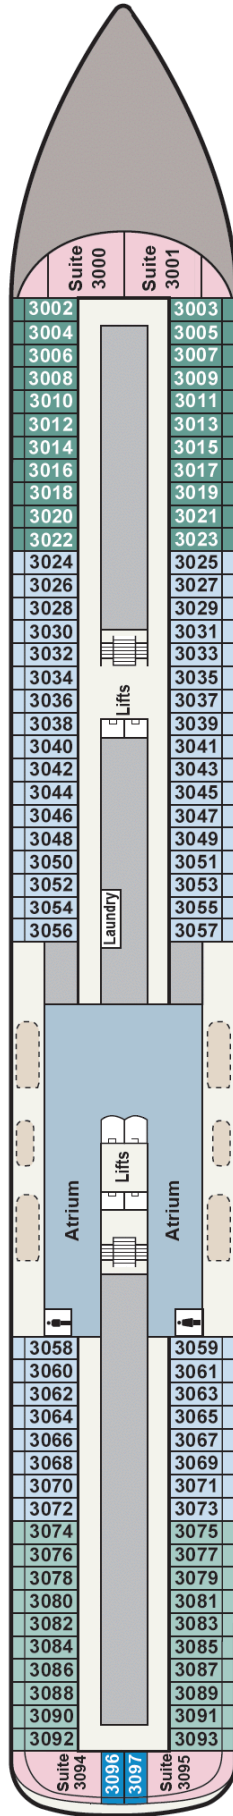

Deck E

Deck 1

Deck 2

Deck 3

Deck 4

360° Promenade 4 laps=1 mile

Deck 5

Deck 6

Deck 7

Deck 8

Deck 9