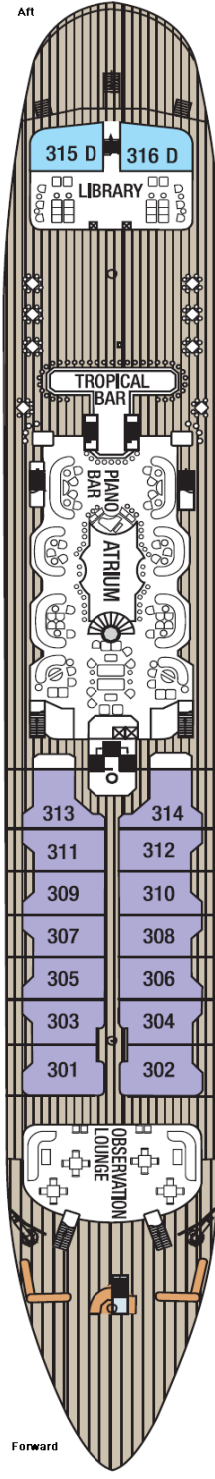

Commodore

Clipper

Main

Sun