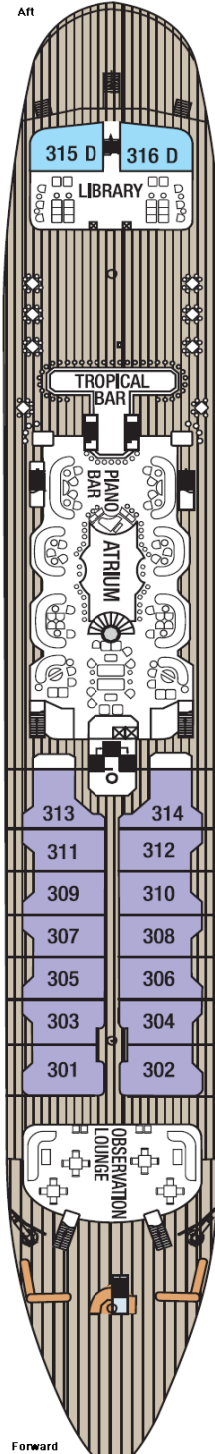

Commodore

Clipper

Main

Sun