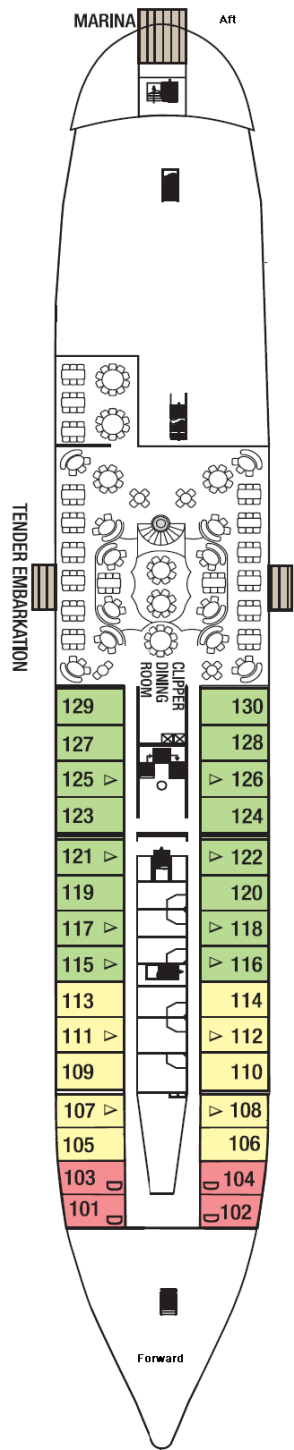

Commodore

Clipper

Main

Sun