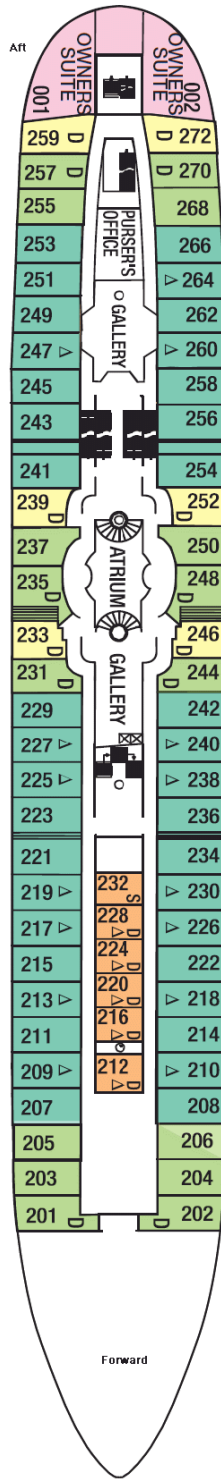

Commodore

Clipper

Main

Sun