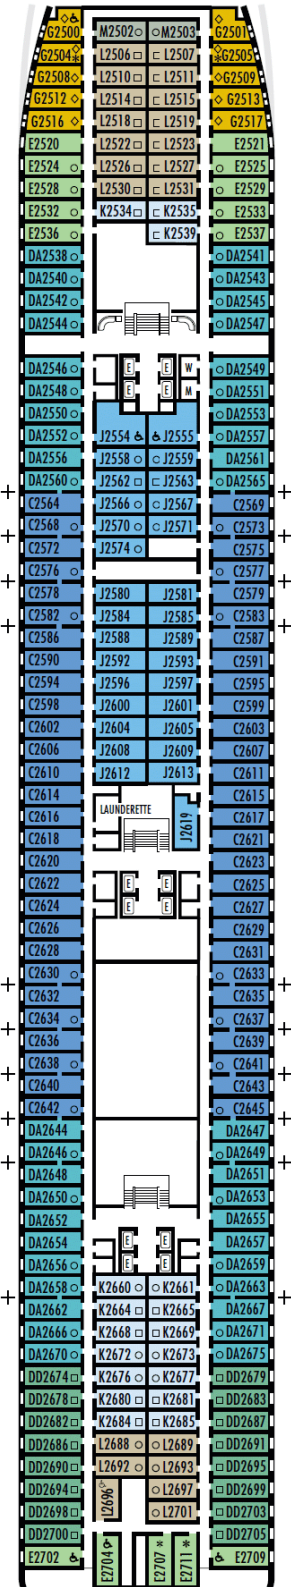

Dolphin Main Lower Promenade Promenade Upper Promenade

Verandah

Navigation

Lido

Sports

Sky