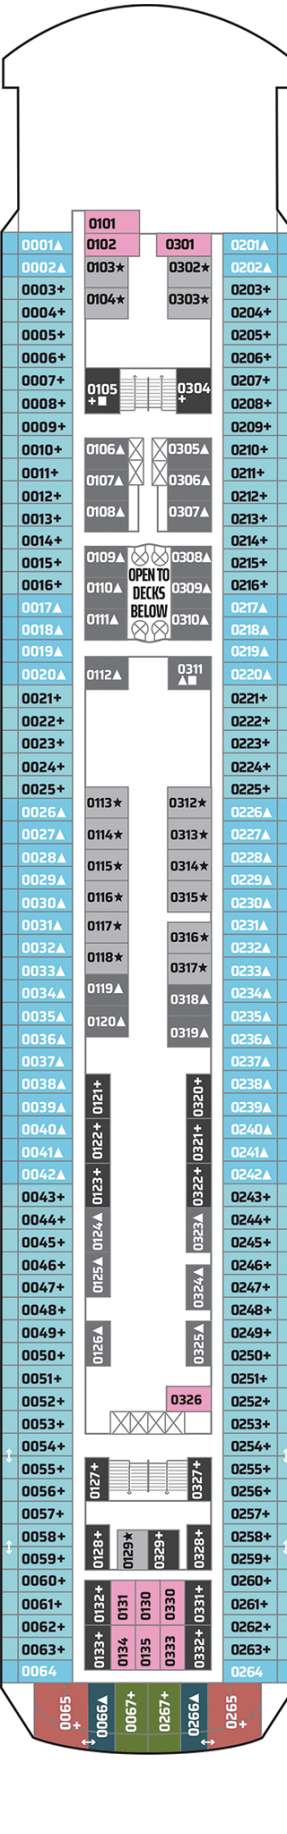

Biscayne

Atlantic

Promenade

Oslo

There is no elevator access to Oslo Deck 6A

International

Viking

Fjord

Norway

Pool

Sports

Sun