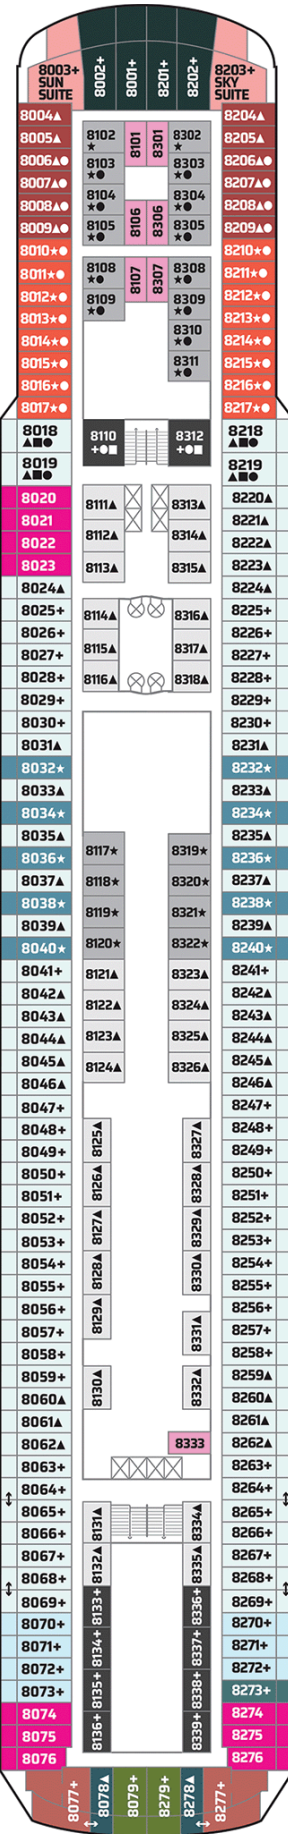

Biscayne

Atlantic

Promenade

Oslo

There is no elevator access to Oslo Deck 6A

International

Viking

Fjord

Norway

Pool

Sports

Sun