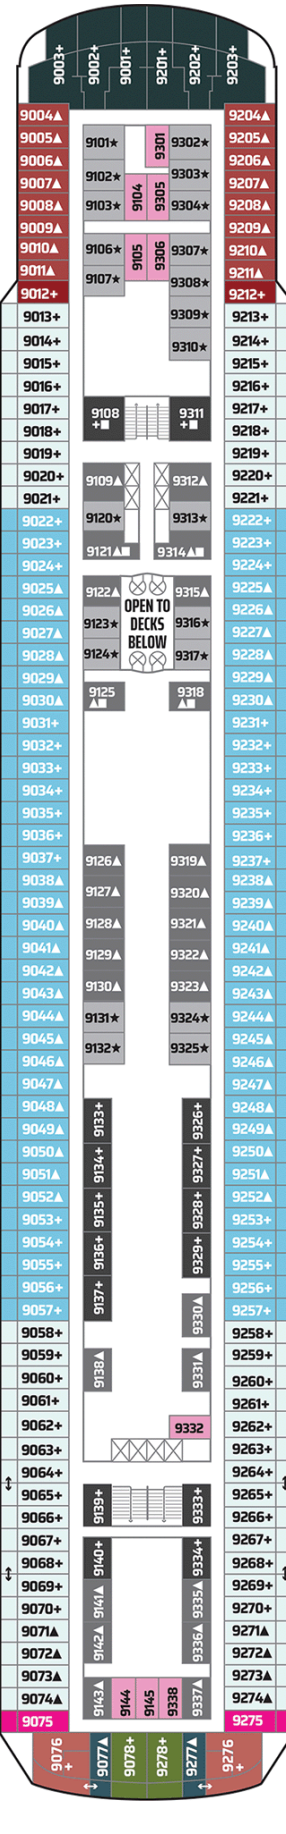

Biscayne

Atlantic

Promenade

Oslo

There is no elevator access to Oslo Deck 6A

International

Viking

Fjord

Norway

Pool

Sports

Sun