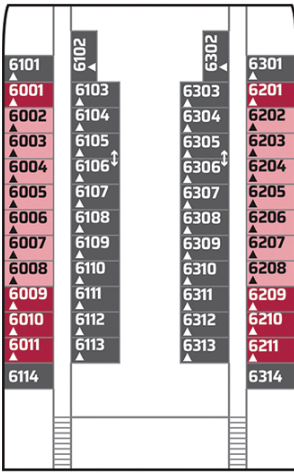

**Biscayne**

**Atlantic**

**Promenade**

**Oslo**

**There is no elevator access to Oslo Deck 6A**

**International**

**Viking**

**Fjord**