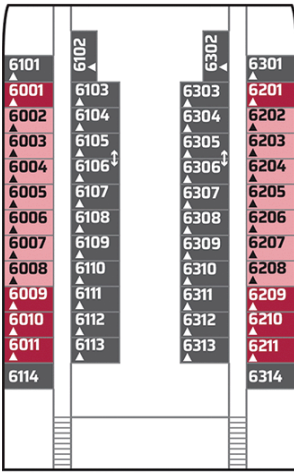

Biscayne

Atlantic

Promenade

Oslo

There is no elevator access to Oslo Deck 6A

International