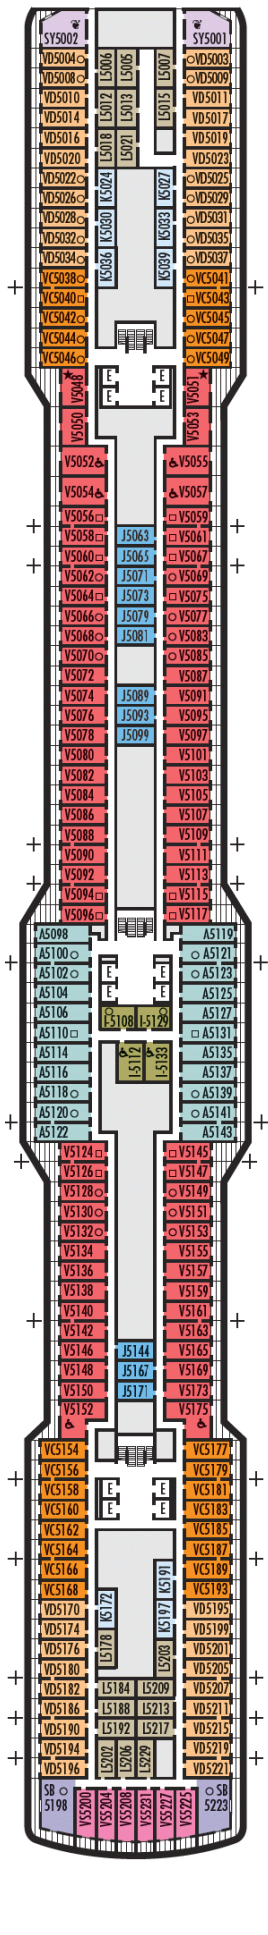

Main

Plaza

Promenade

Beethoven

Gershwin

Mozart

Schubert

Navigation

Lido

Panorama

Sun

Observation

Sky