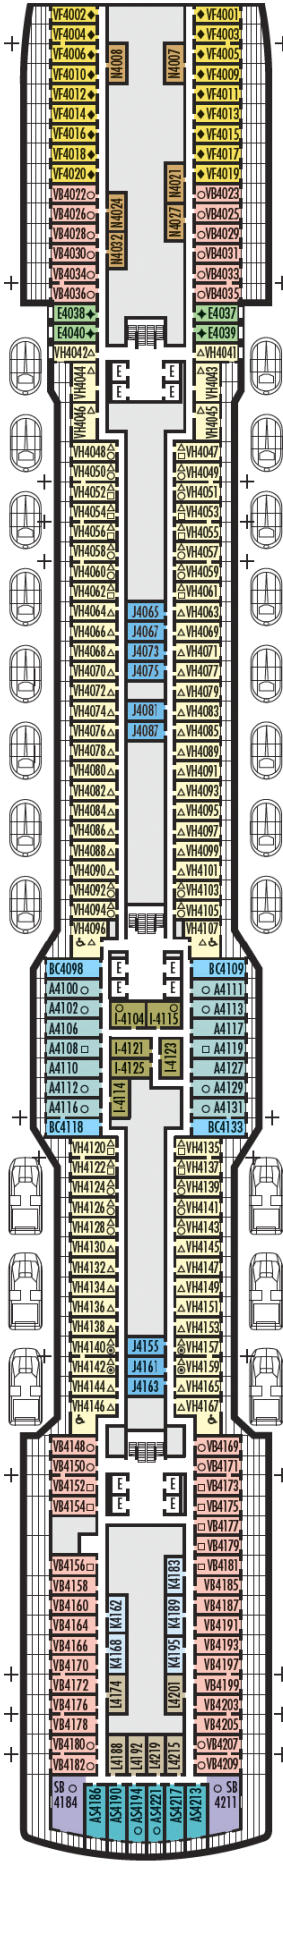

Main

Plaza

Promenade

Beethoven

Gershwin

Mozart

Schubert

Navigation

Lido

Panorama

Sun

Observation

Sky