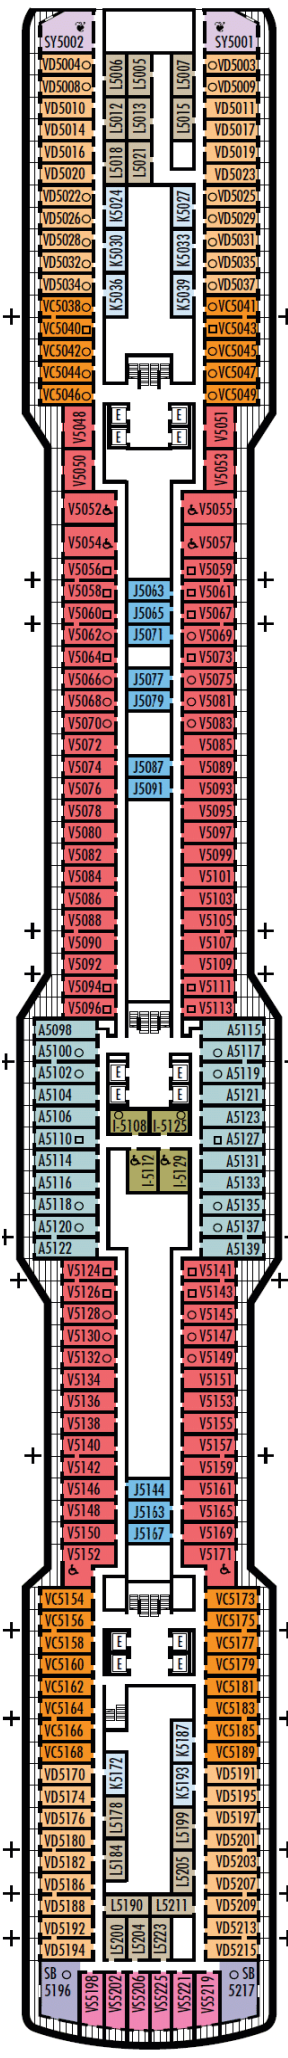

Main

Plaza

Promenade

Beethoven

Gershwin

Mozart

Schubert

Navigation

Lido

Panorama

Sun

Observation

Sky