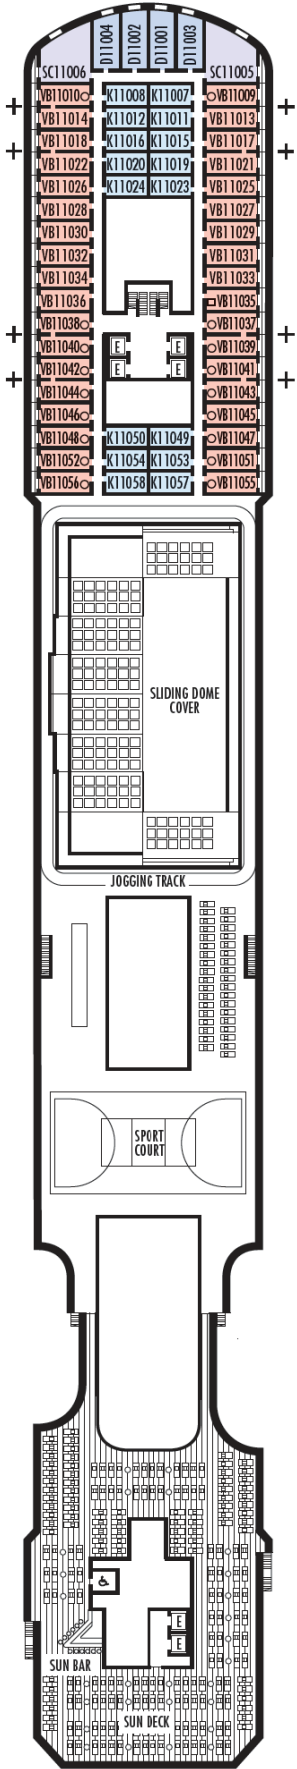

Main

Plaza

Promenade

Beethoven

Gershwin

Mozart

Schubert

Navigation

Lido

Panorama

Sun

Observation

Sky