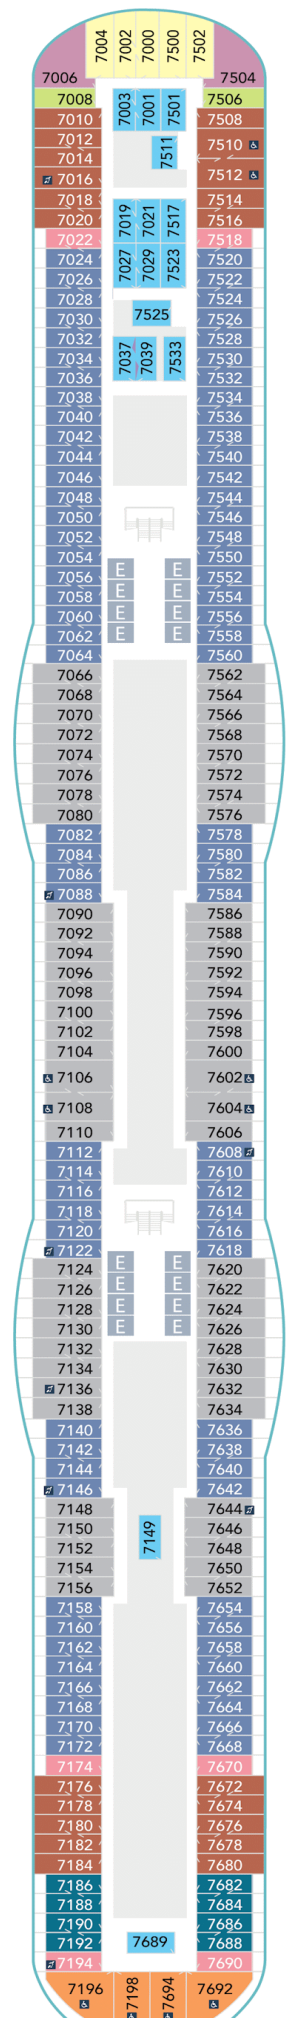

Deck 1

Deck 2

Deck 3

Deck 4

Deck 5

Pride Lands:
Feast of The Lion King

Deck 6

Deck 7

Deck 8

Deck 9

Deck 10

Deck 11

Deck 12

Deck 13

Deck 14

Deck 15