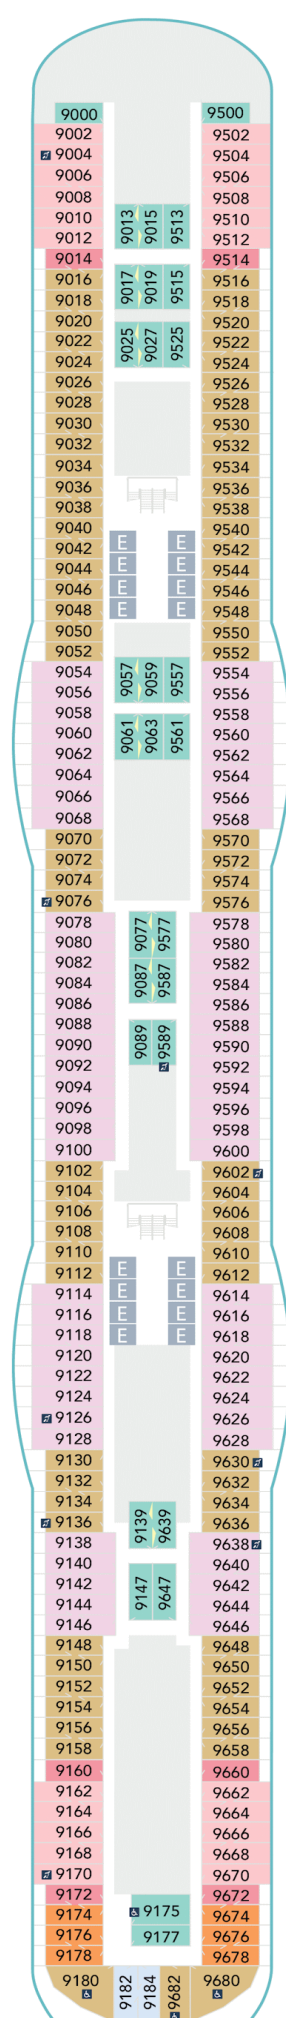

Deck 1

Deck 2

Deck 3

Deck 4

Deck 5

Pride Lands:
Feast of The Lion King

Deck 6

Deck 7

Deck 8

Deck 9

Deck 10

Deck 11

Deck 12

Deck 13

Deck 14

Deck 15