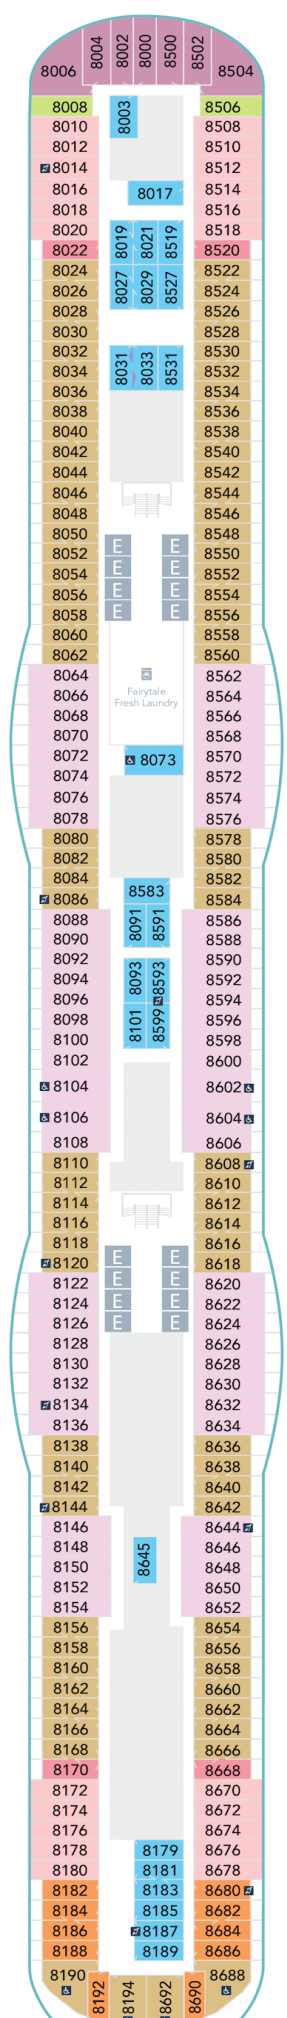

Deck 1

Deck 2

Deck 3

Deck 4

Deck 5

Pride Lands:
Feast of The Lion King

Deck 6

Deck 7

Deck 8

Deck 9

Deck 10

Deck 11

Deck 12

Deck 13

Deck 14

Deck 15