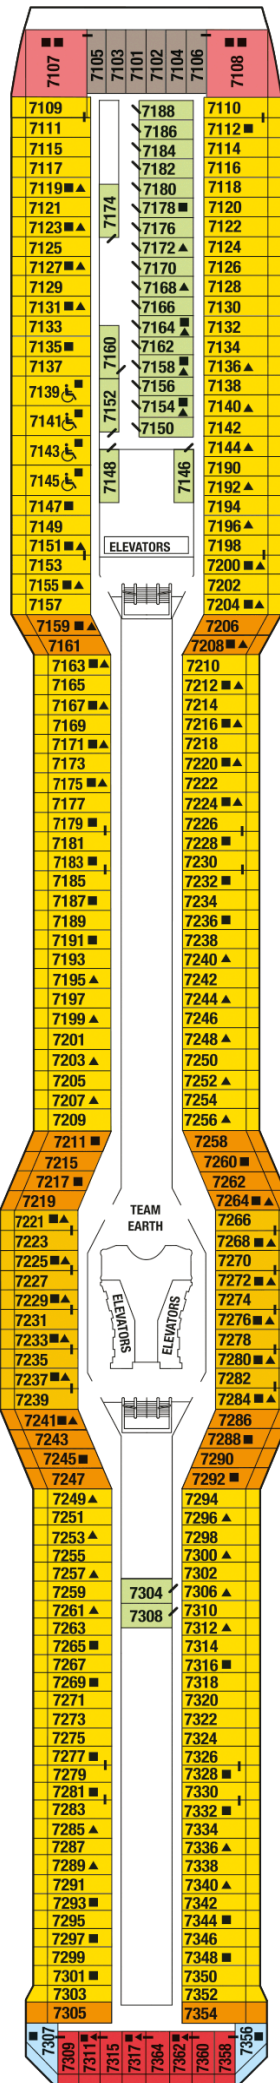

Medical

Plaza

Promenade

Entertainment

Continental

Sunrise

Vista

Panorama

Sky

Penthouse

Resort

Lido

Lawn

Solstice