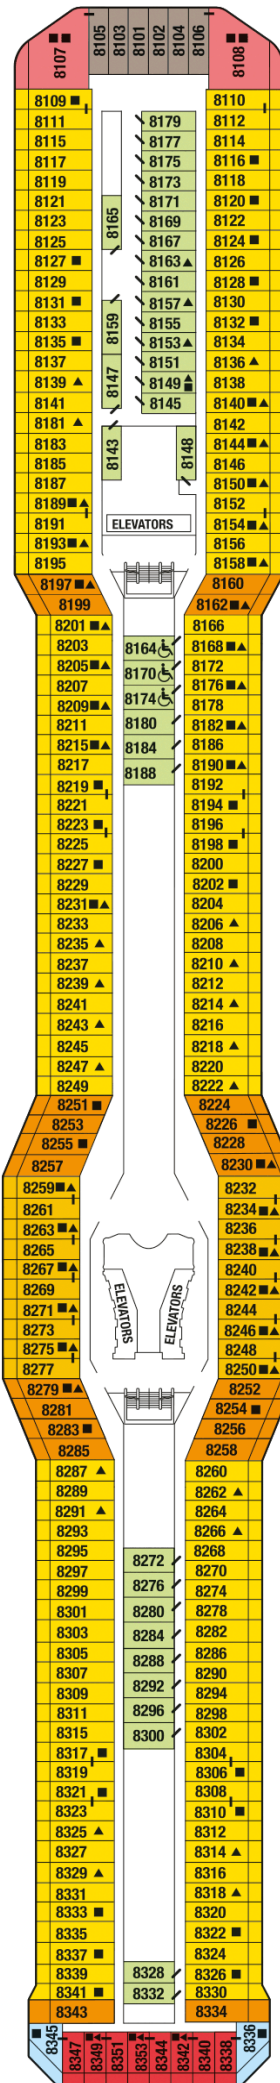

Medical

Plaza

Promenade

Entertainment

Continental

Sunrise

Vista

Panorama

Sky

Penthouse

Resort

Lido

Lawn

Solstice