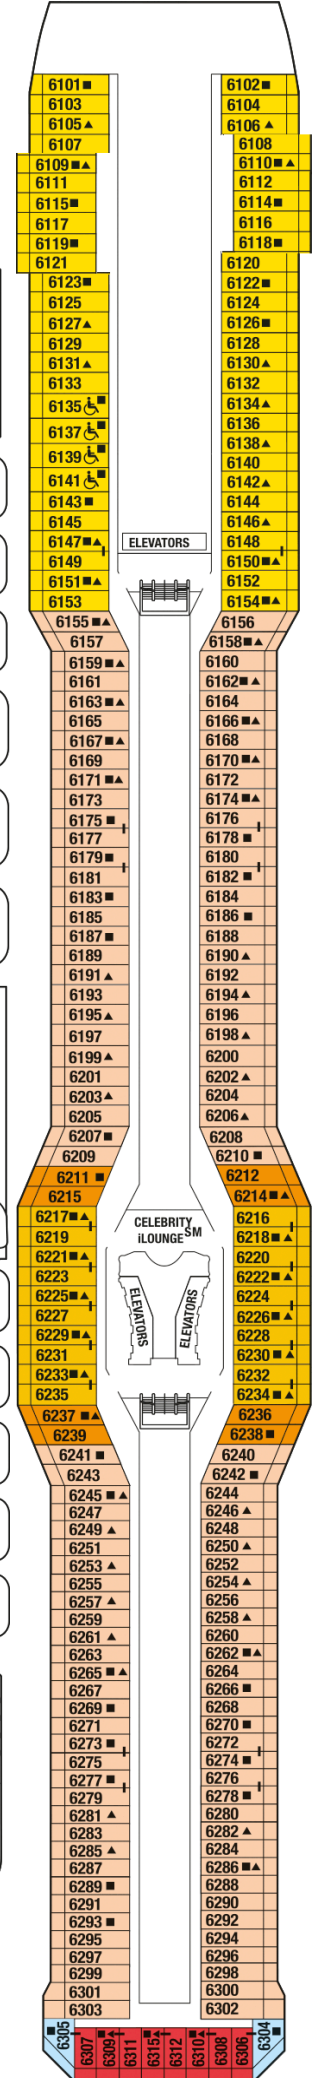

Medical

Plaza

Promenade

Entertainment

Continental

Sunrise

Vista

Panorama

Sky

Penthouse

Resort

Lido

Lawn

Solstice