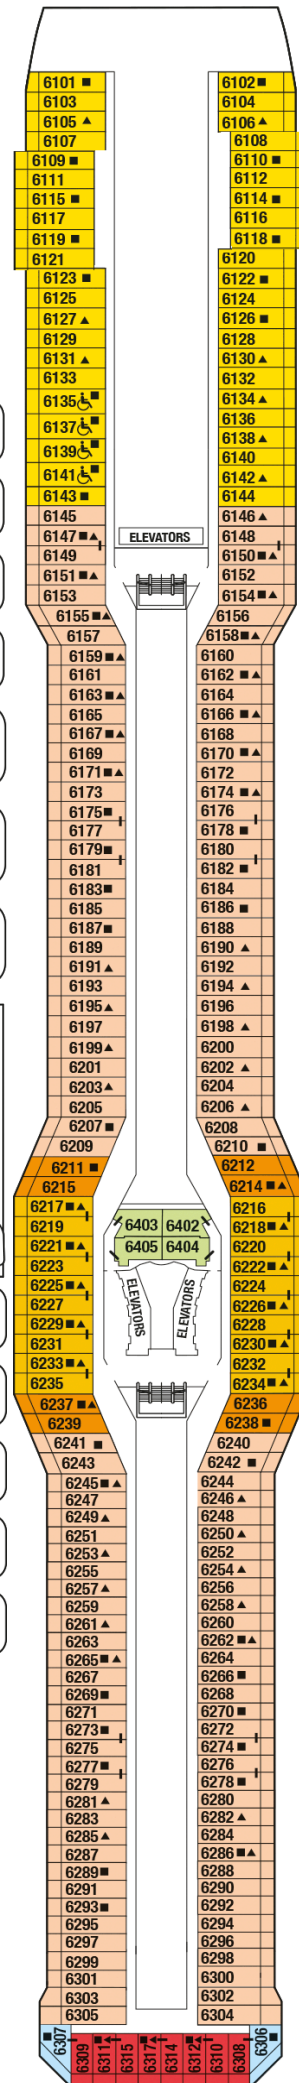

Medical

Plaza

Promenade

Entertainment

Continental

Sunrise

Vista

Panorama

Sky

Penthouse

Resort

Lido

Lawn

Solstice