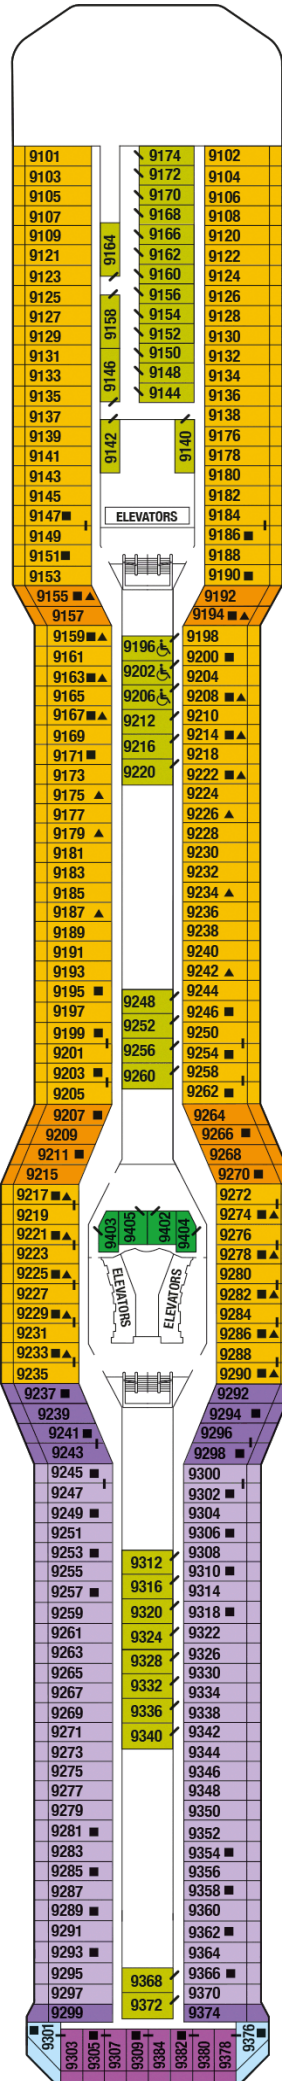

Medical

Plaza

Promenade

Entertainment

Continental

Sunrise

Vista

Panorama

Sky

Penthouse

Resort

Lido

Lawn

Solstice