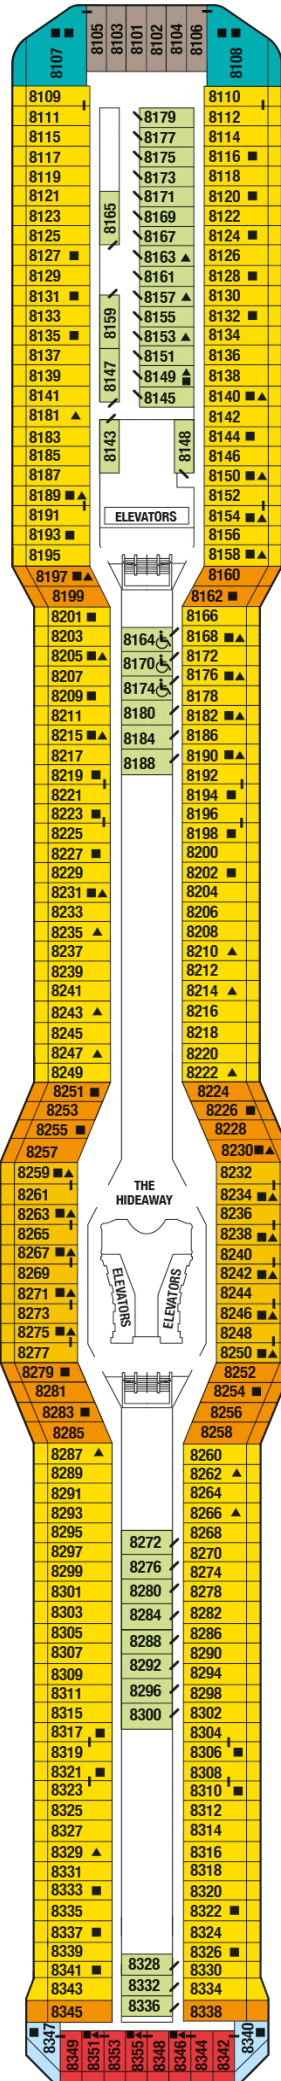

Medical

Plaza

Promenade

Entertainment

Continental

Sunrise

Vista

Panorama

Sky

Penthouse

Resort

Lido

Lawn

Solstice