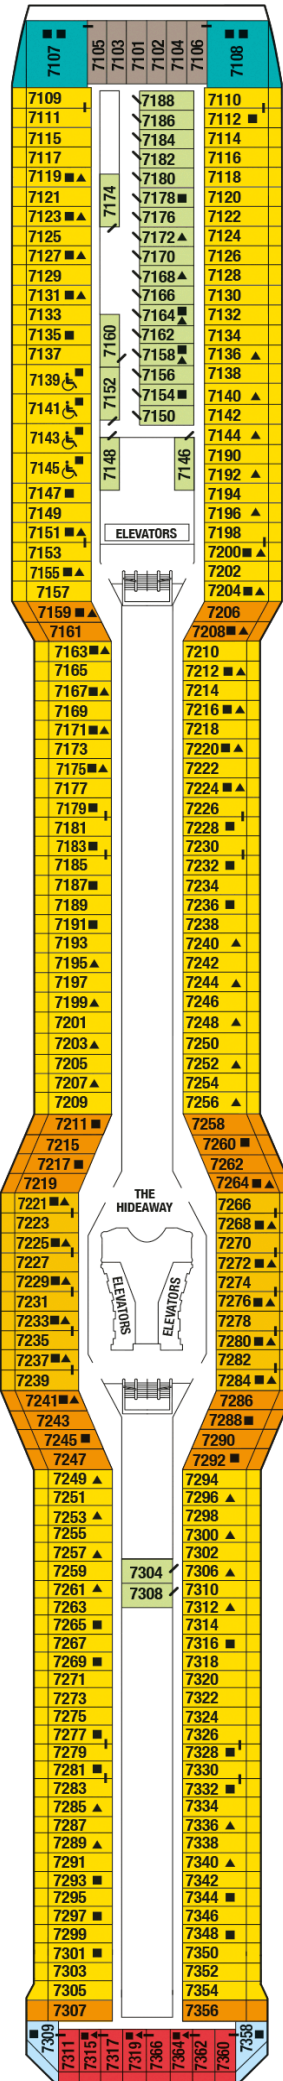

Medical

Plaza

Promenade

Entertainment

Continental

Sunrise

Vista

Panorama

Sky

Penthouse

Resort

Lido

Lawn

Solstice