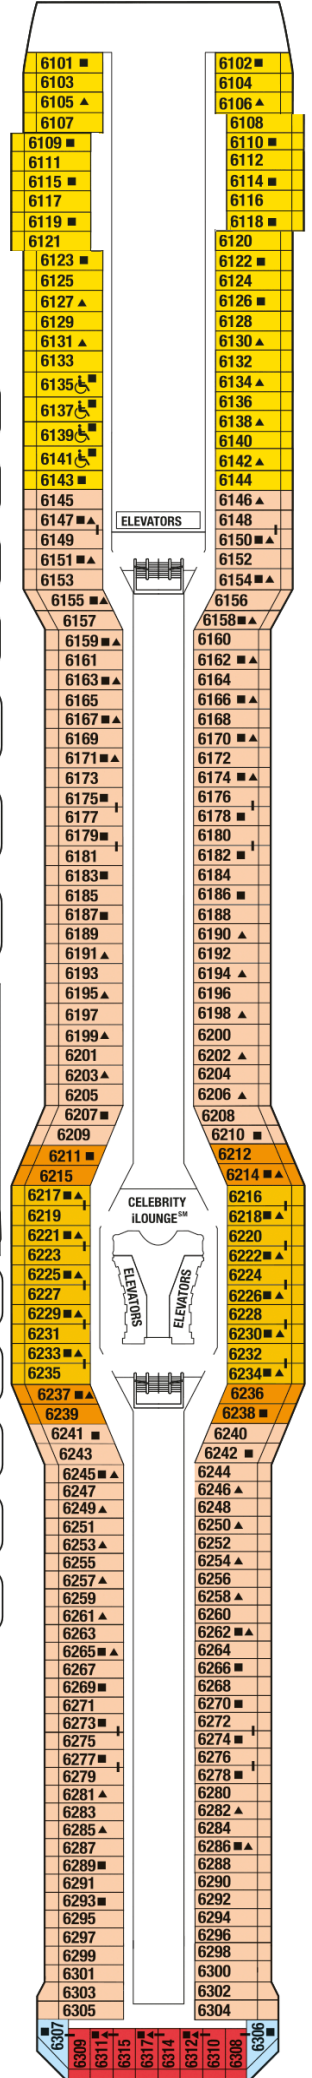

Medical

Plaza

Promenade

Entertainment

Continental

Sunrise

Vista

Panorama

Sky

Penthouse

**Resort**

**Lido**

**Lawn**

**Solstice**