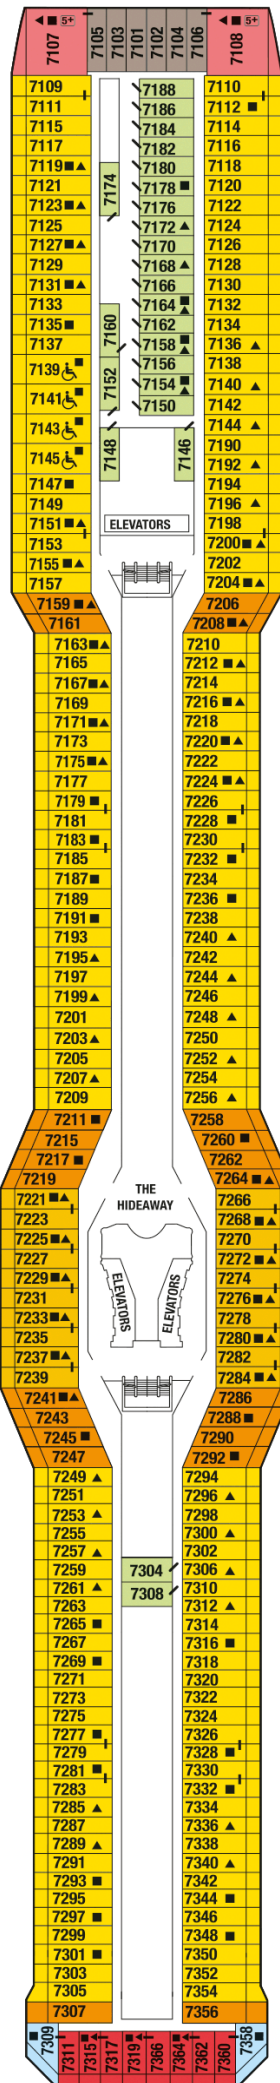

Medical

Plaza

Promenade

Entertainment

Continental

Sunrise

Vista

Panorama

Sky

Penthouse

**Resort**

**Lido**

**Lawn**

**Solstice**