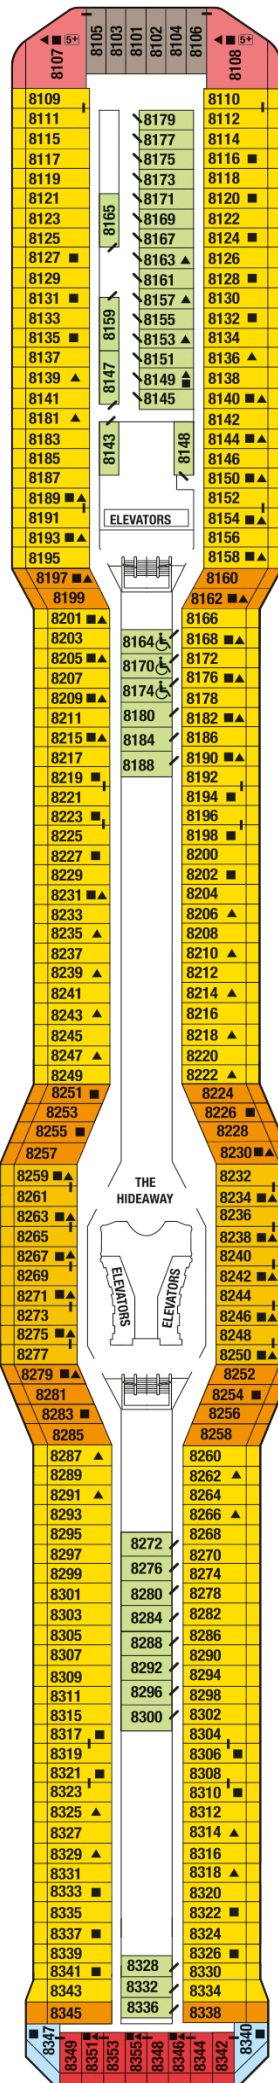

Medical

Plaza

Promenade

Entertainment

Continental

Sunrise

Vista

Panorama

Sky

Penthouse

**Resort**

**Lido**

**Lawn**

**Solstice**