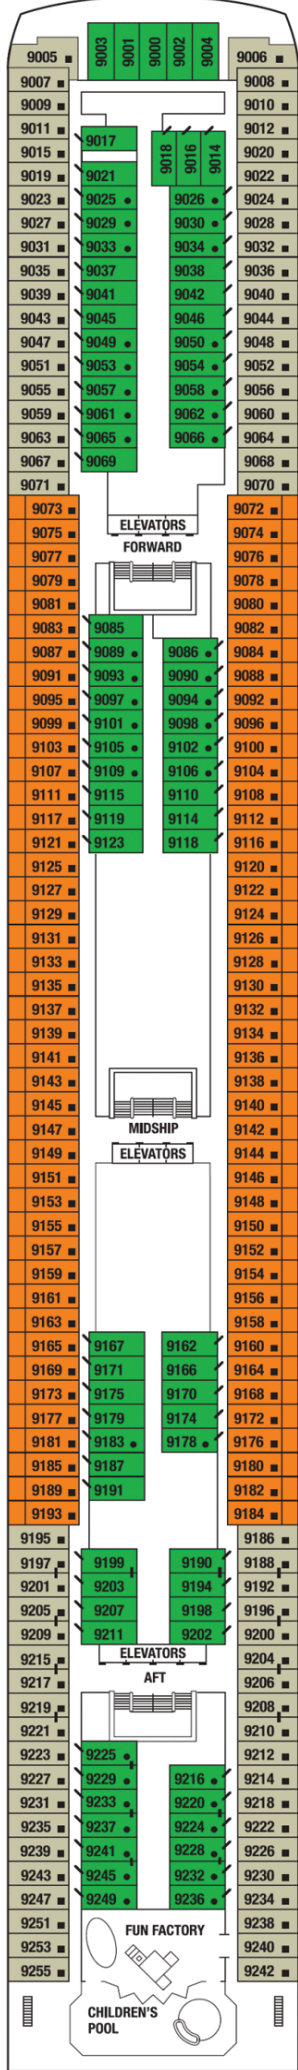

Continental

Plaza

Promenade

Entertainment

Panorama

Vista

Penthouse

Resort

Sky

Sunrise