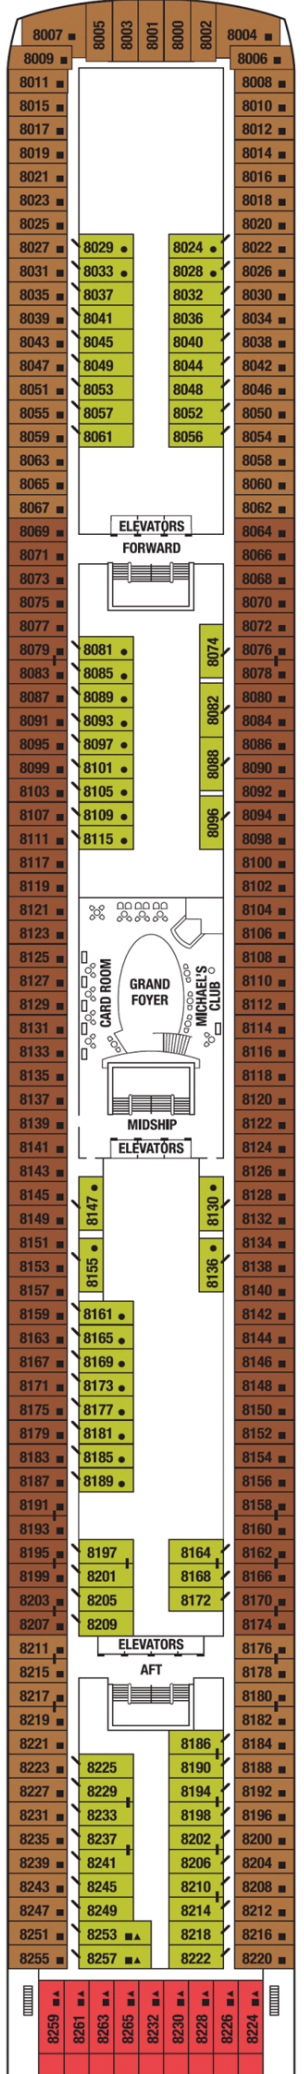

Continental

Plaza

Promenade

Entertainment

Panorama

Vista

Penthouse

Resort

Sky

Sunrise