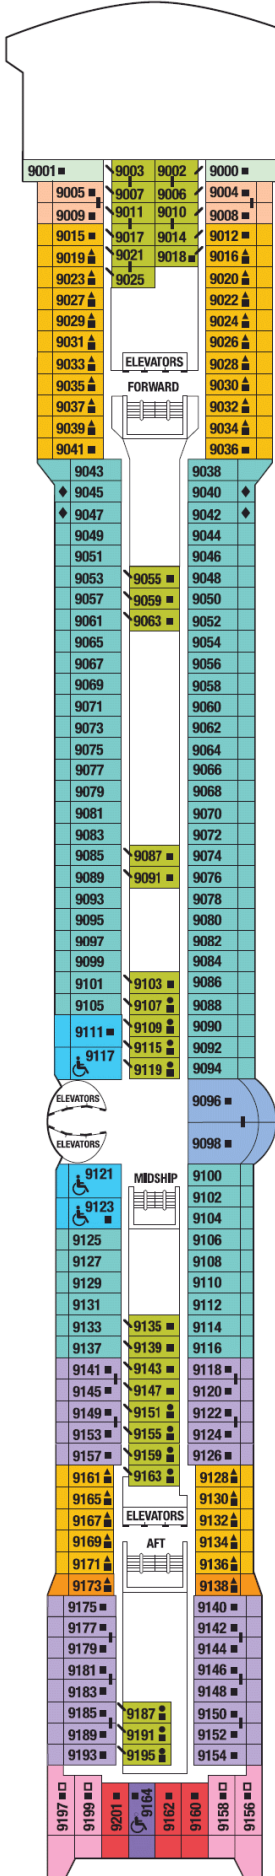

Medical

Continental

Plaza

Promenade

Entertainment

Penthouse

Vista

Panorama

Sky

Resort

# Sunrise