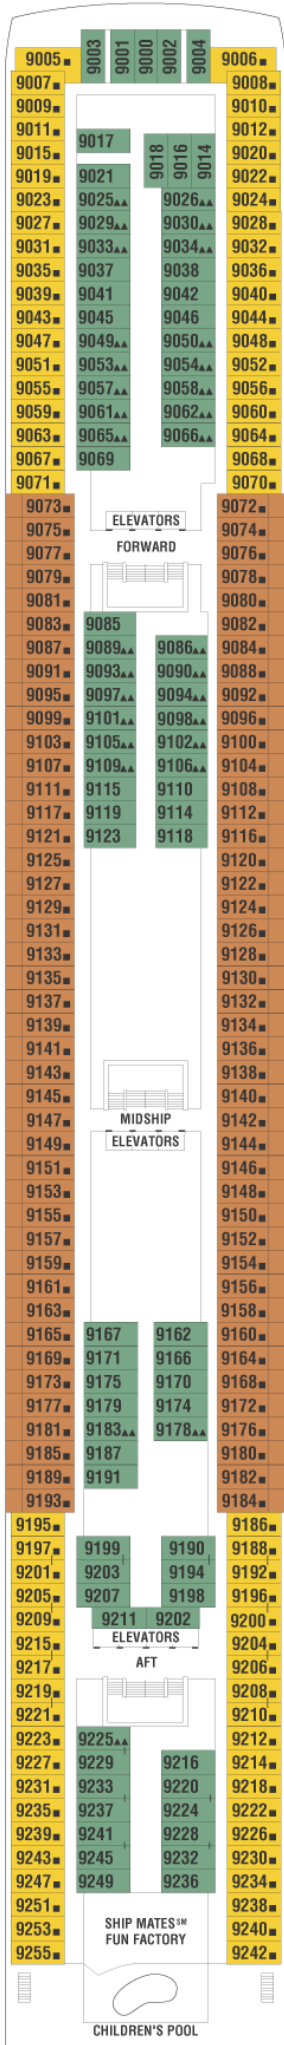

Continental

Plaza

Promenade

Entertainment

Panorama

Vista

Penthouse

Resort

Sky

Sunrise