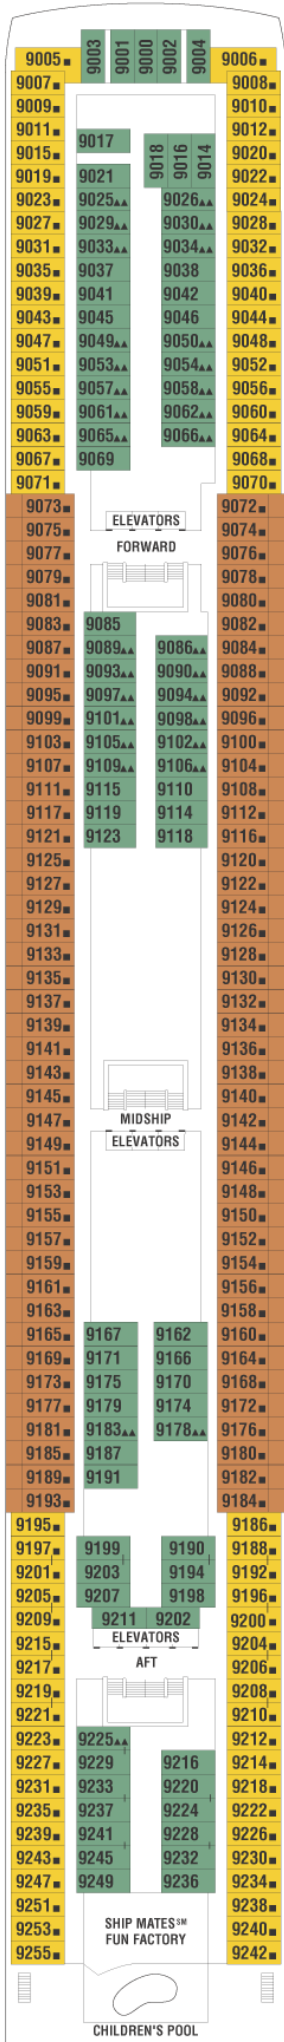

Continental

Plaza

Promenade

Entertainment

Panorama

Vista

Penthouse

Resort

Sky

Sunrise