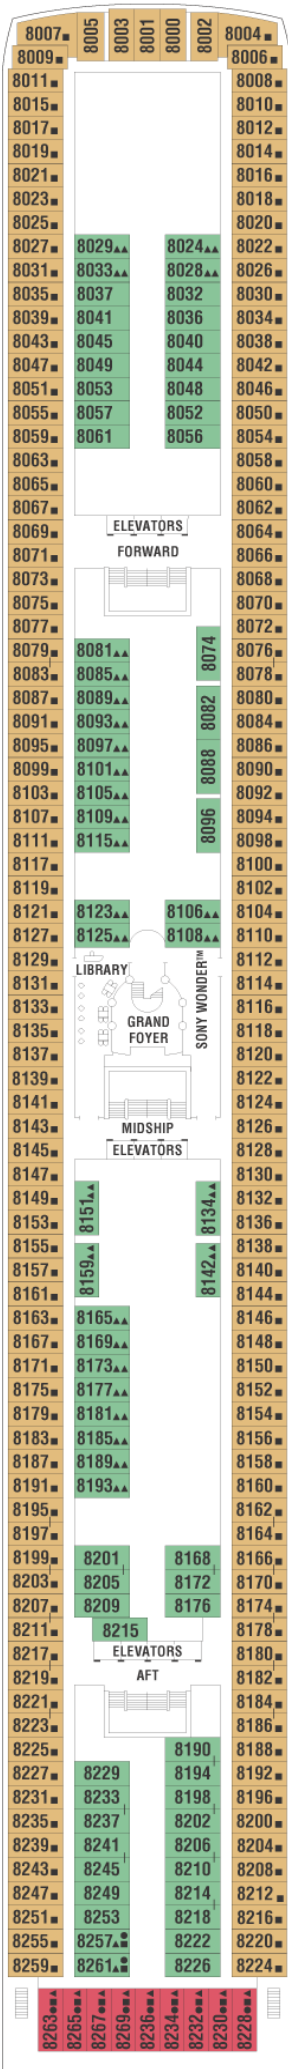

Continental

Plaza

Promenade

Entertainment

Panorama

Vista

Penthouse

Resort

Sky

Sunrise