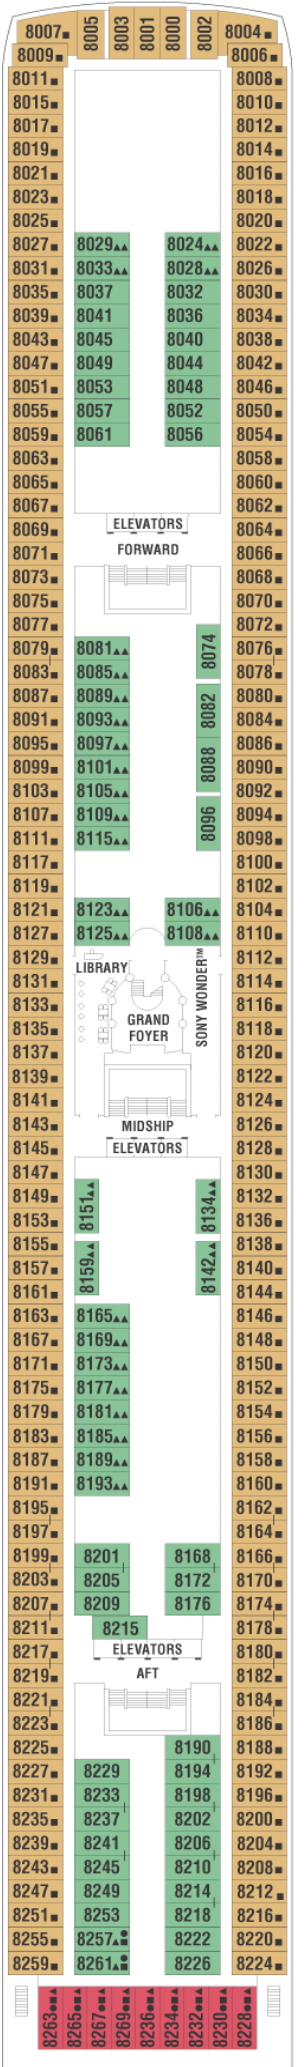

Continental

Plaza

Promenade

Entertainment

Panorama

Vista

Penthouse

Resort

Sky

Sunrise