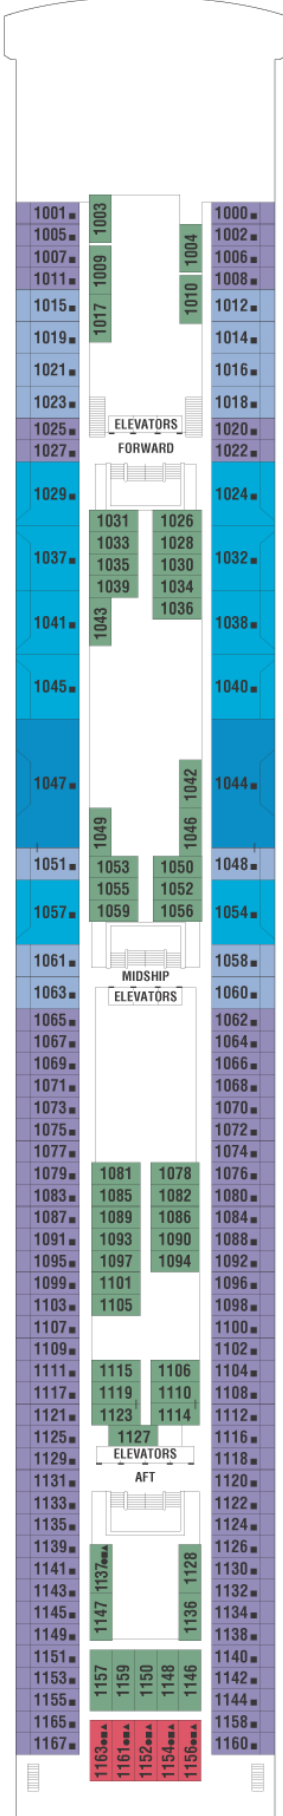

Continental

Plaza

Promenade

Entertainment

Panorama

Vista

Penthouse

Resort

Sky

Sunrise