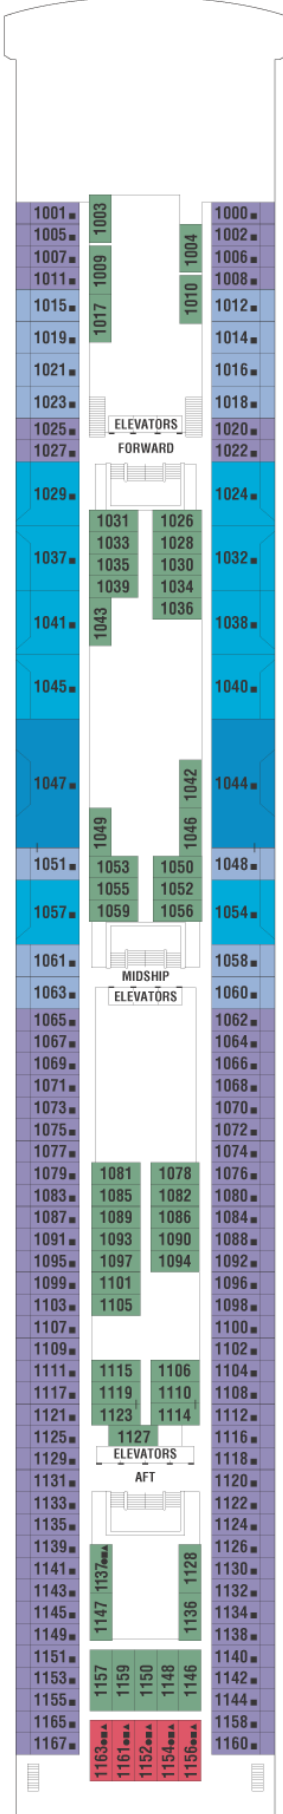

Continental

Plaza

Promenade

Entertainment

Panorama

Vista

Penthouse

Resort

Sky

Sunrise