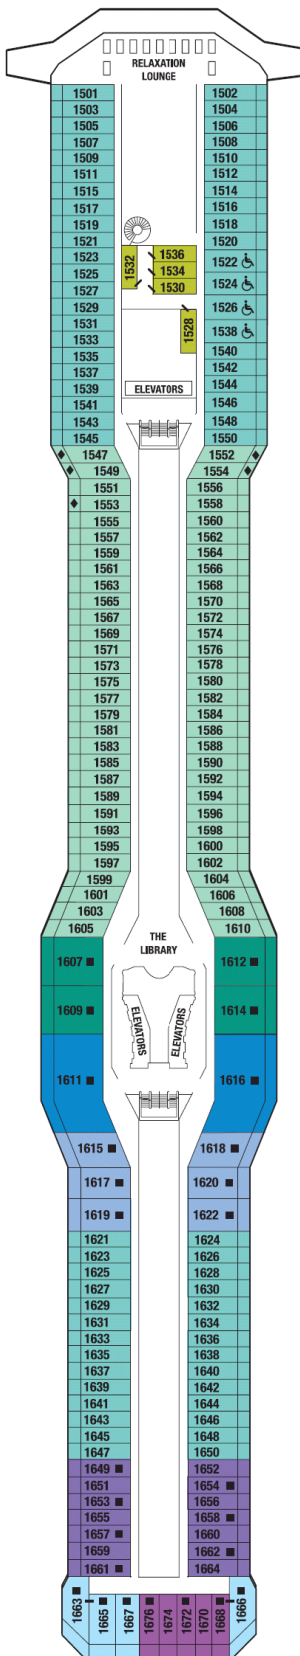

Medical

Plaza

Promenade

Entertainment

Continental

Sunrise

Vista

Panorama

Sky

Penthouse

Resort

Lido

Lawn

Solstice