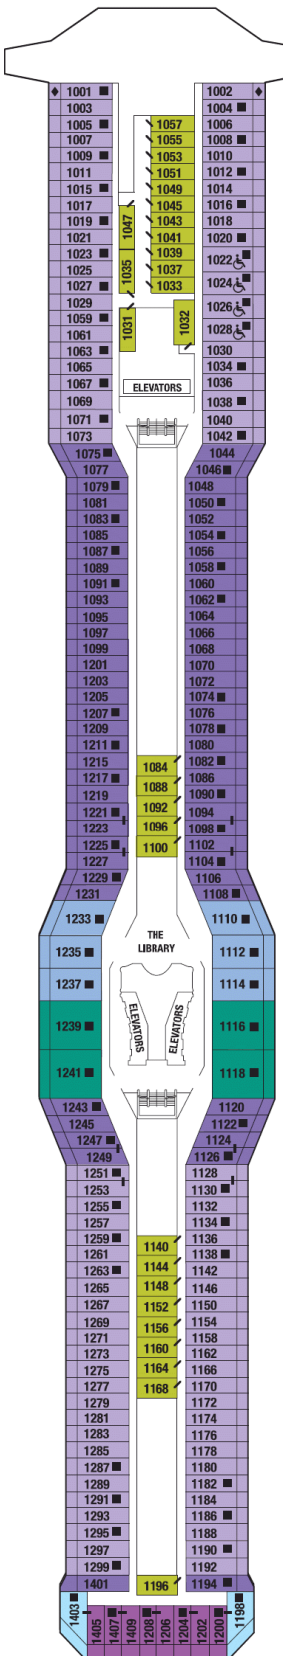

Medical

Plaza

Promenade

Entertainment

Continental

Sunrise

Vista

Panorama

Sky

Penthouse

Resort

Lido

Lawn

Solstice