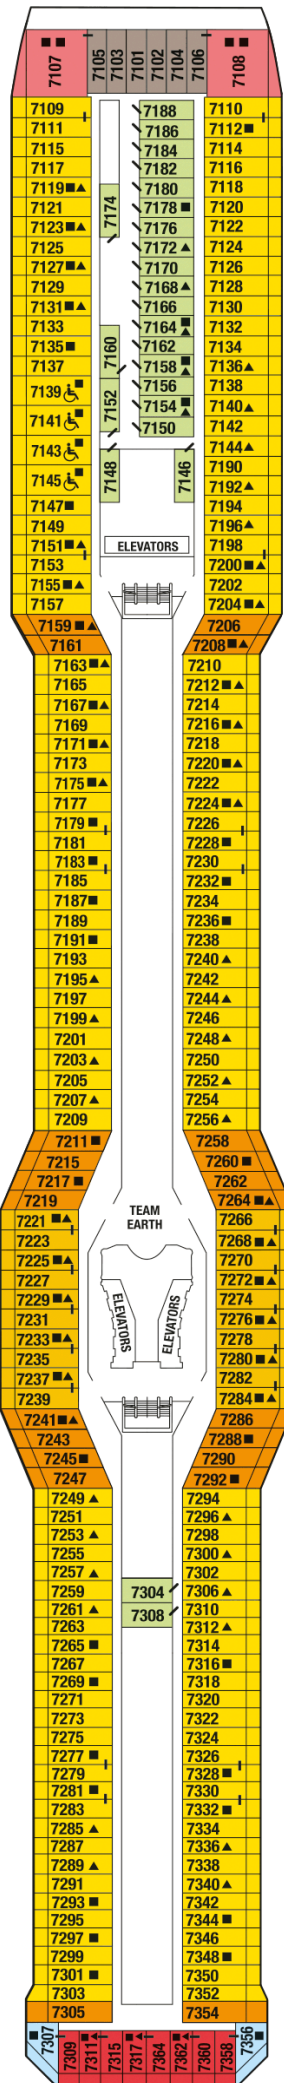

Medical

Plaza

Promenade

Entertainment

Continental

Sunrise

Vista

Panorama

Sky

Penthouse

Resort

Lido

Lawn

Solstice