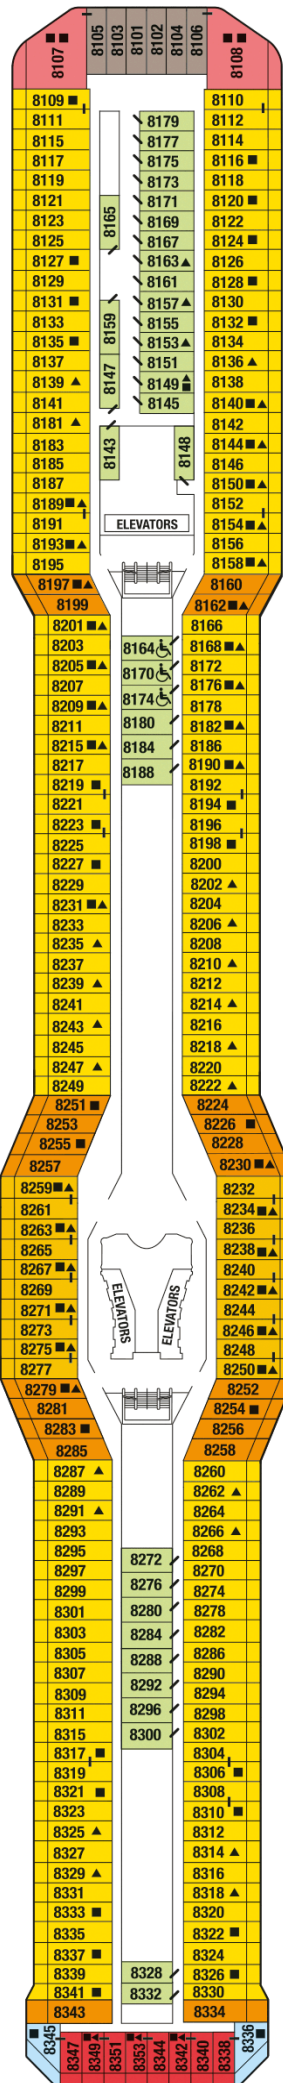

Medical

Plaza

Promenade

Entertainment

Continental

Sunrise

Vista

Panorama

Sky

Penthouse

Resort

Lido

Lawn

Solstice