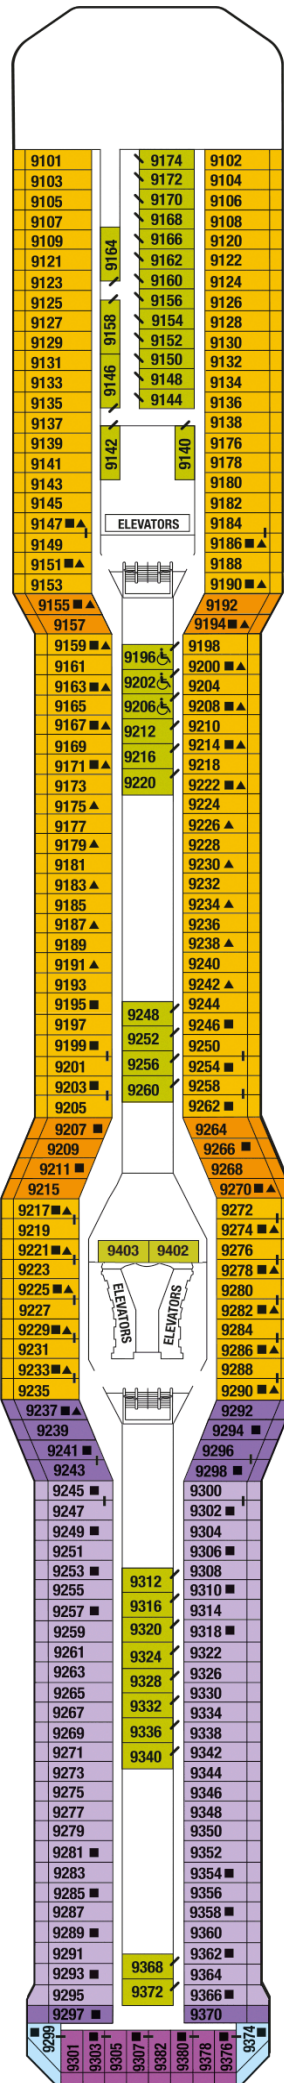

Medical

Plaza

Promenade

Entertainment

Continental

Sunrise

Vista

Panorama

Sky

Penthouse

Resort

Lido

Lawn

Solstice